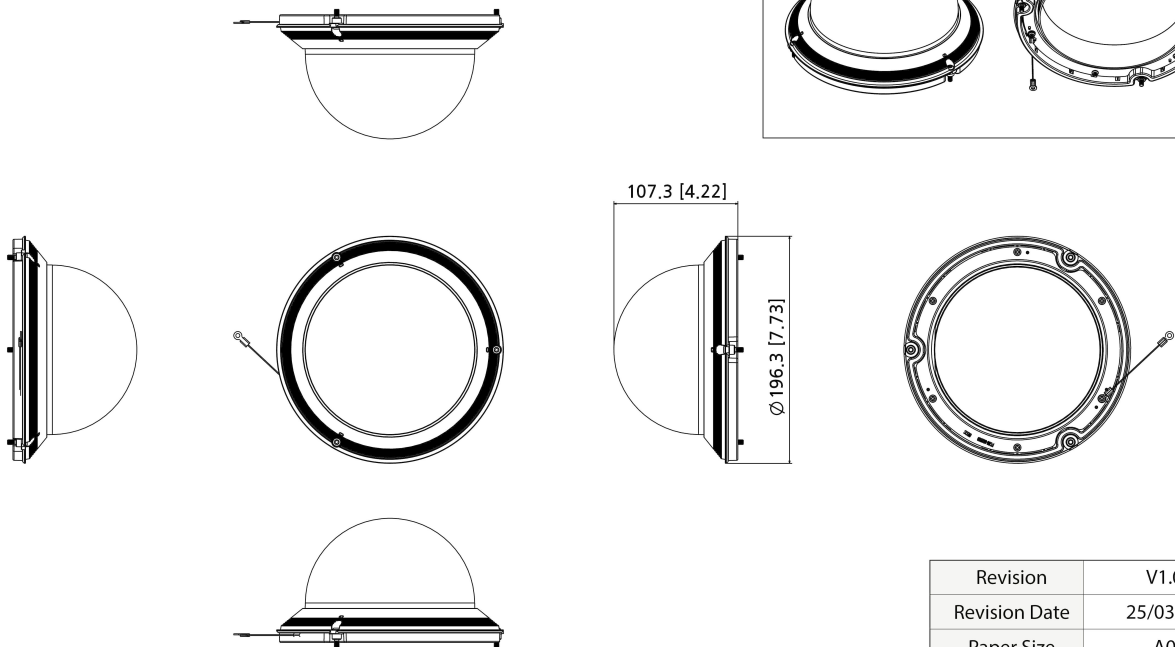

SPB-PTZ82W

Smoked Dome Cover

Key Features

- Color : Cover Glass (Transparent smoked)
- Material : Polycarbonate (PC)
- Product dimensions / weight :
Ø196.3x107.3mm(Ø7.73x4.22") / 310g(0.68lb)

Compatible Devices

QNP-6320H

QNP-6250H

SPB-PTZ82W

Smoked Dome Cover

Specifications

Mechanical	
Color	Cover Glass : Transparent smoked
Material	Polycarbonate (PC)
Product dimensions / weight	Ø196.3x107.3mm(Ø7.73x4.22") / 310g(0.68lb)
Supported products	QNP-6320H, QNP-6250H

SPB-PTZ82W

Smoked Dome Cover

CAD

Unit:mm [inch]

SPB-PTZ82W Smoked Dome Cover

Reference image

Revision	V1.0
Revision Date	25/03/21
Paper Size	A0
Unit	mm [inch]
Scale	1:1

©Hanwha Vision Co., Ltd. All right reserved.